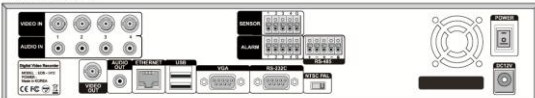

Rear Design

MODEL:EOS-0412